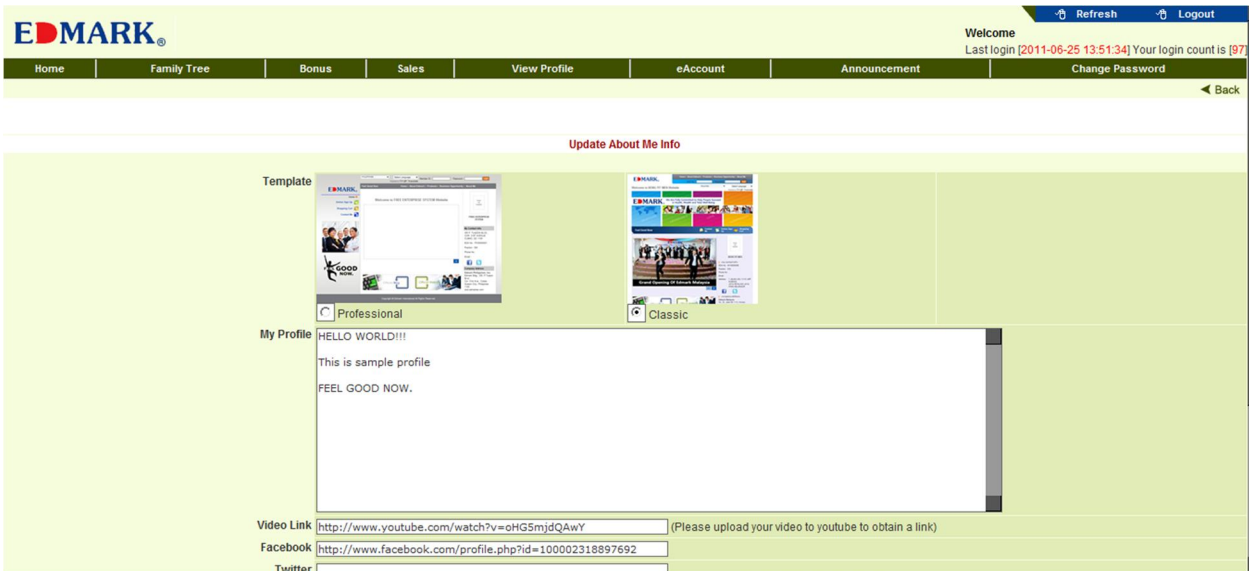

- HERE YOU CAN CHOOSE WHAT TEMPLATE YOU WANT, PROFESSIONAL OR CLASSIC
- WRITE YOUR PERSONAL PROFILE.
- UPLOAD VIDEO BY KEY-ING IN A LINK OF A VIDEO THAT YOU HAVE UPLOADED IN YOUTUBE. (WE'LL SHOW YOU LATER HOW TO OBTAIN THE LINK.)
- WITH LINKS TO FACEBOOK AND TWITTER.
- CHOOSE YOUR DESIRED PROFILE PHOTO THEN CLICK UPLOAD.