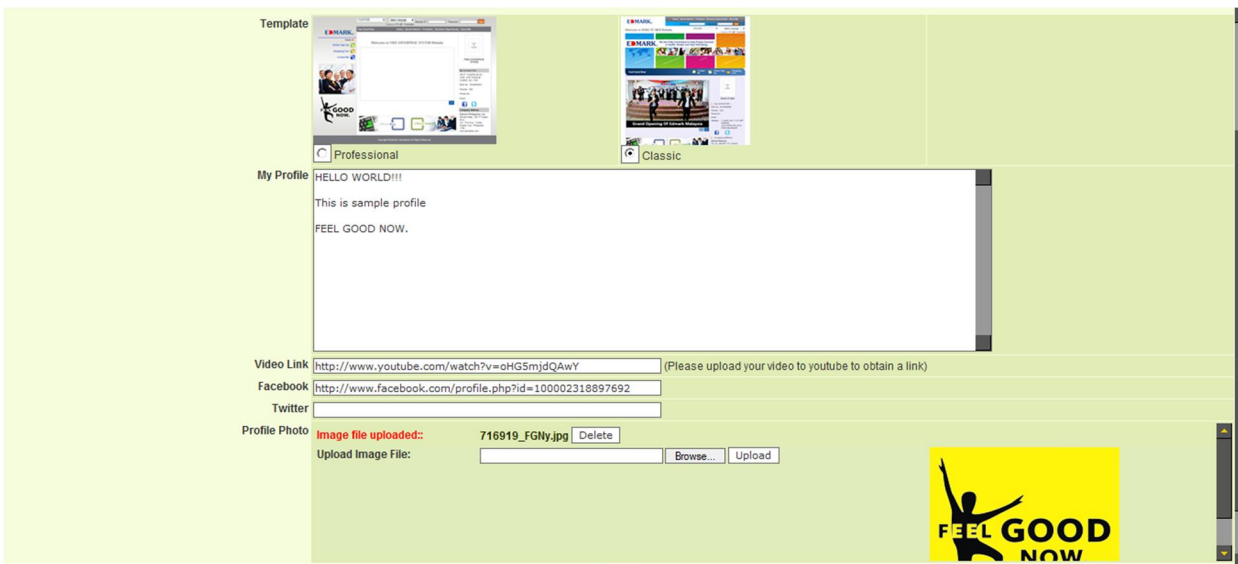

- AFTER YOU'VE SUCCESSFULLY UPLOADED YOUR DESIRED PHOTO, IT WILL SHOW ON THE LOWER RIGHT HAND OF THE SCREEN.