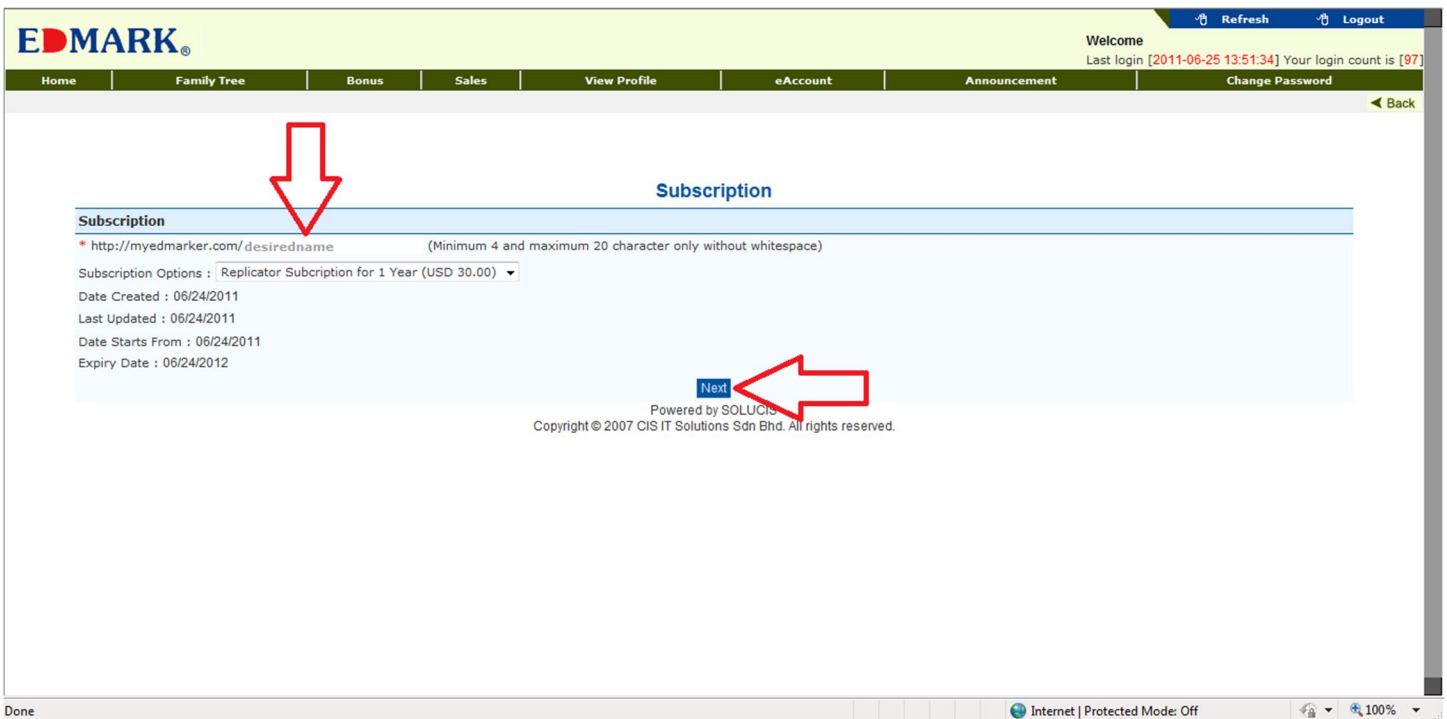

- CLICK ON THE "REPLICATOR" ICON.

- CLICK THE "SUBSCRIPTION" ICON.

1. KEY IN THE DESIRED NAME YOU WANT FOR YOUR WEBSITE.
2. CLICK NEXT.

EDMARK®

Welcome
Last login [2011-06-25 13:51:34] Your login count is [97]