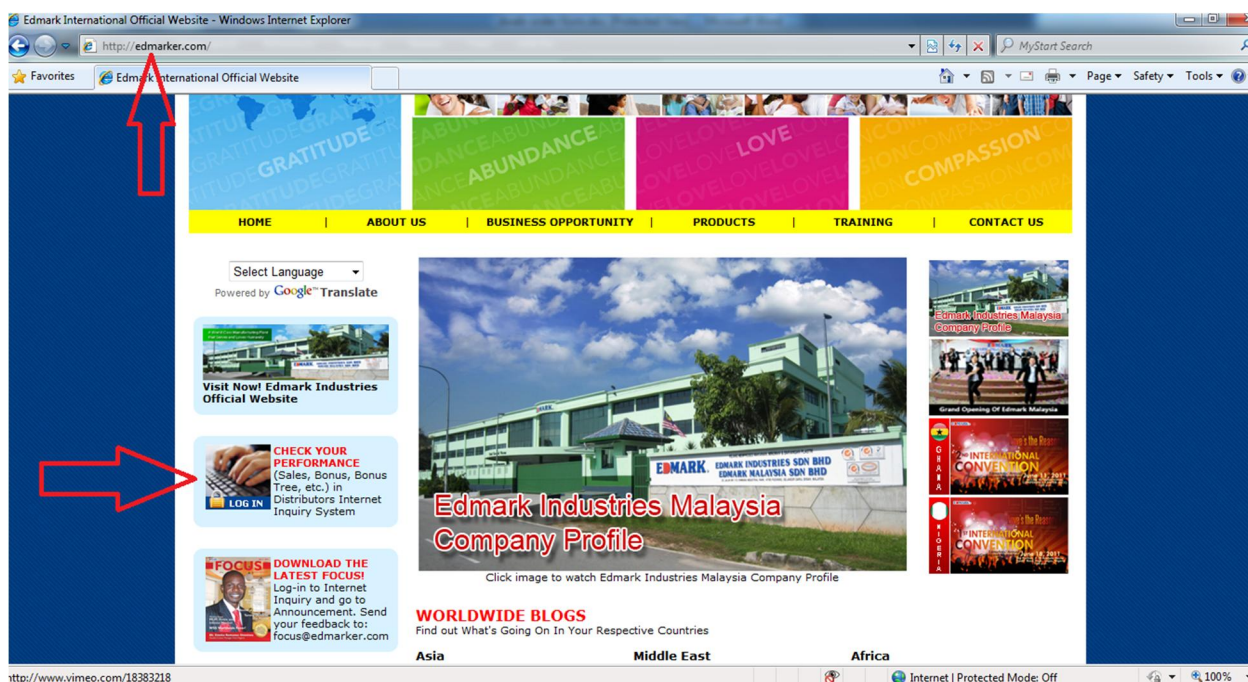

HOW TO SUBSCRIBE AND CREATE WEB REPLICATOR ACCOUNT

- LOG ON TO EDMARKER.COM
- CLICK DISTRIBUTORS INTERNET INQUIRY SYSTEM