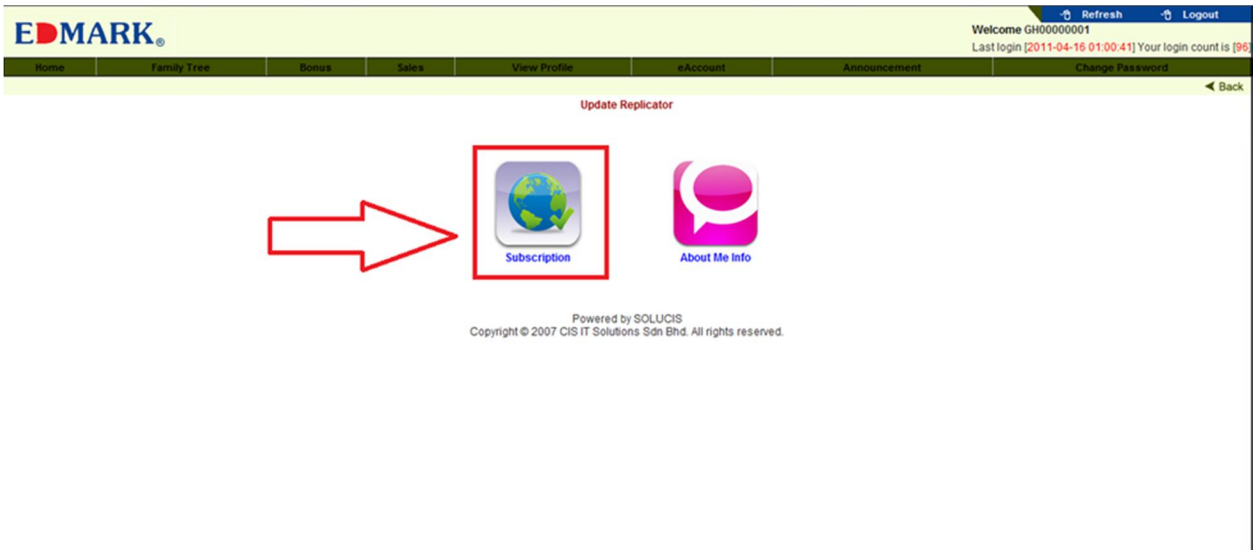

HOW TO SUBSCRIBE AND CREATE WEB REPLICATOR ACCOUNT

- LOG ON TO EDMARKER.COM
- CLICK DISTRIBUTORS INTERNET INQUIRY SYSTEM

1. ENQUIRY PAGE
2. KEY IN THE DISTRIBUTORS EDA NUMBER
3. KEY IN THE PASSWORD, THEN LOG IN.

- CLICK ON THE "REPLICATOR" ICON.

- CLICK THE "SUBSCRIPTION" ICON.

1. KEY IN THE DESIRED NAME YOU WANT FOR YOUR WEBSITE.
2. CLICK NEXT.

EDMARK®

Welcome
Last login [2011-06-25 13:51:34] Your login count is [97]