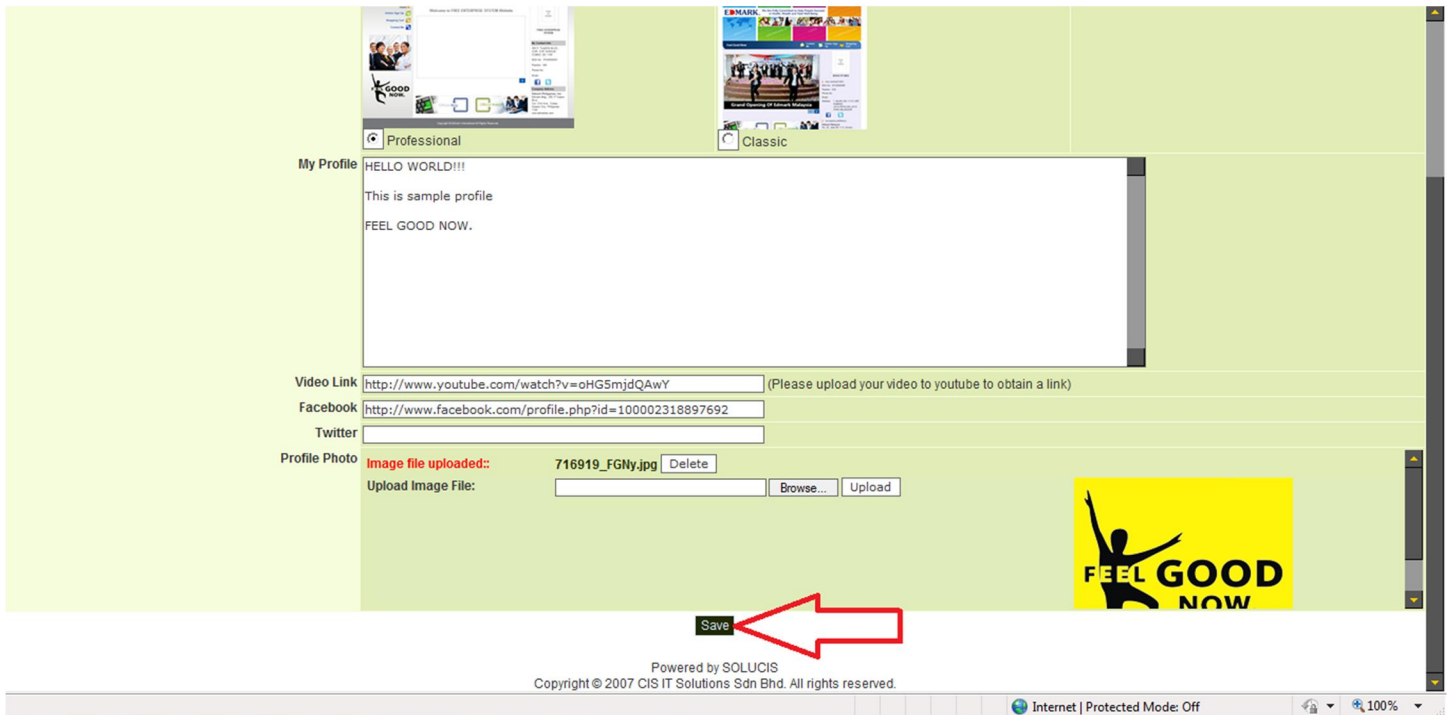

4

Powered by SOLUCIS
Copyright © 2007 CIS IT Solutions Sdn Bhd. All rights reserved.

- AFTER CONFIRMING YOUR SUBSCRIPTION, CLICK “ABOUT ME INFO” ICON.

- HERE YOU CAN CHOOSE WHAT TEMPLATE YOU WANT, PROFESSIONAL OR CLASSIC
- WRITE YOUR PERSONAL PROFILE.
- UPLOAD VIDEO BY KEY-ING IN A LINK OF A VIDEO THAT YOU HAVE UPLOADED IN YOUTUBE. (WE'LL SHOW YOU LATER HOW TO OBTAIN THE LINK.)
- WITH LINKS TO FACEBOOK AND TWITTER.
- CHOOSE YOUR DESIRED PROFILE PHOTO THEN CLICK UPLOAD.

- AFTER YOU'VE SUCCESSFULLY UPLOADED YOUR DESIRED PHOTO, IT WILL SHOW ON THE LOWER RIGHT HAND OF THE SCREEN.

- AS WE HAVE MENTIONED EARLIER ON, THIS IS THE AREA WHERE-IN YOU CAN GET THE YOUTUBE LINK. JUST COPY IT THEN PASTE TO THE VIDEO LINK BOX.