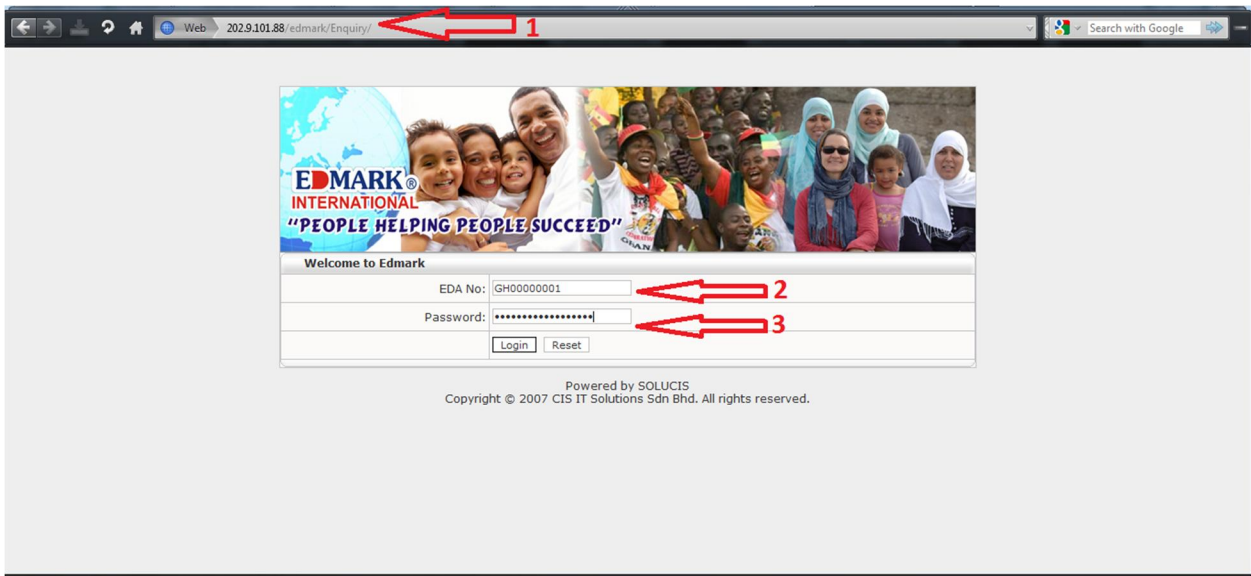

HOW TO SUBSCRIBE AND CREATE WEB REPLICATOR ACCOUNT

- LOG ON TO EDMARKER.COM
- CLICK DISTRIBUTORS INTERNET INQUIRY SYSTEM

1. ENQUIRY PAGE
2. KEY IN THE DISTRIBUTORS EDA NUMBER
3. KEY IN THE PASSWORD, THEN LOG IN.

- CLICK ON THE "REPLICATOR" ICON.

- CLICK THE "SUBSCRIPTION" ICON.

1. KEY IN THE DESIRED NAME YOU WANT FOR YOUR WEBSITE.
2. CLICK NEXT.

EDMARK®

Welcome
Last login [2011-06-25 13:51:34] Your login count is [97]