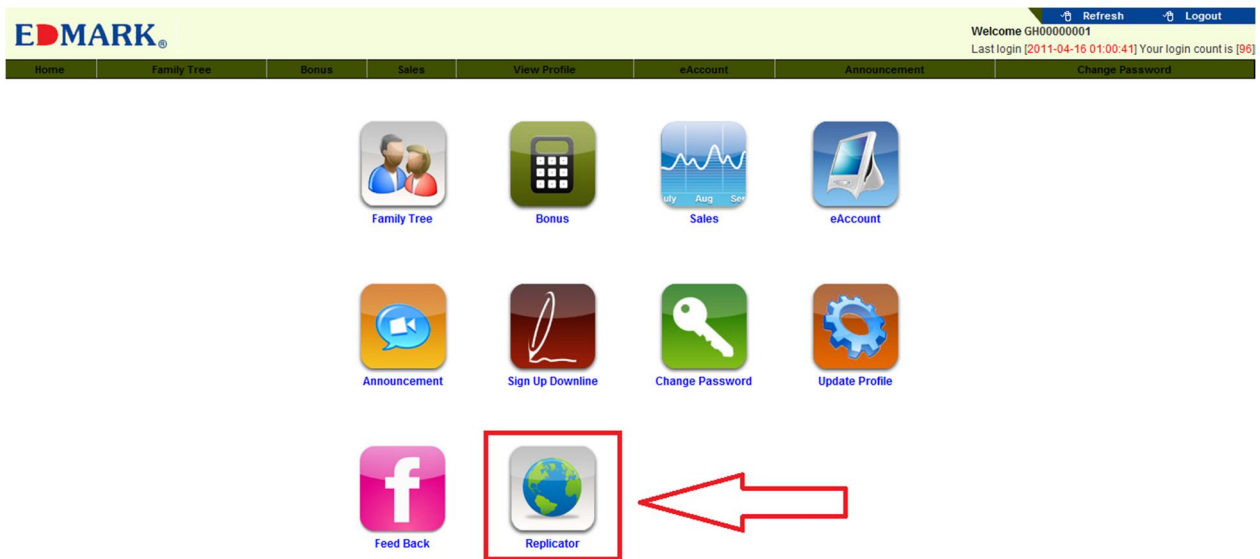

HOW TO SUBSCRIBE AND CREATE WEB REPLICATOR ACCOUNT

- LOG ON TO EDMARKER.COM
- CLICK DISTRIBUTORS INTERNET INQUIRY SYSTEM

1. ENQUIRY PAGE
2. KEY IN THE DISTRIBUTORS EDA NUMBER
3. KEY IN THE PASSWORD, THEN LOG IN.

- CLICK ON THE "REPLICATOR" ICON.

- CLICK THE "SUBSCRIPTION" ICON.

1. KEY IN THE DESIRED NAME YOU WANT FOR YOUR WEBSITE.
2. CLICK NEXT.

EDMARK®

Welcome
Last login [2011-06-25 13:51:34] Your login count is [97]